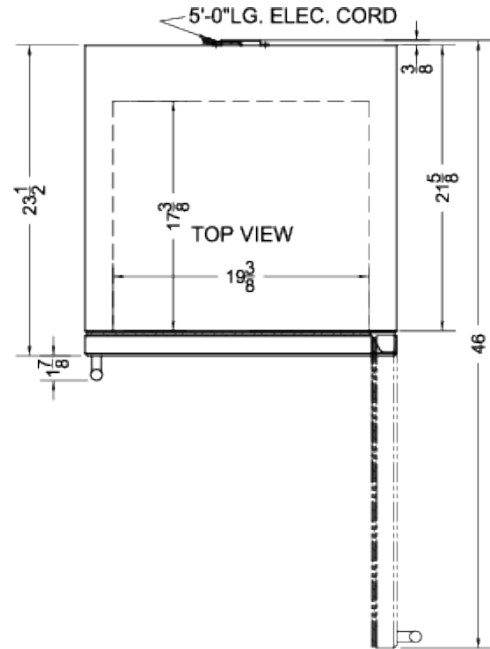

PTHC65G

36" x 23.63" x 23.5" (H x W x D)

Single chamber passive heating blanket warmer with glass door, stainless steel interior and exterior, digital thermostat, and lock

Highlights:

Designed and assembled in the USA

PTHC65G Specifications:

Overview	
Nominal Width	24.0" (61 cm)
Nominal Depth	24.0" (61 cm)
Nominal Height	36.0" (91 cm)
Height of Cabinet	36.0" (91 cm)
Width	23.63" (60 cm)
Depth	23.5" (60 cm)
Depth with Handle	25.38" (64 cm)
Depth with door at 90°	46.0" (117 cm)
Capacity	4.57 cu.ft. (129 L)
Door	Glass
Cabinet	Stainless Steel
US Electrical Safety	ETL
Canadian Electrical Safety	ETL-C
Amps	5.5
Voltage/Frequency	115 V AC/60 Hz
Weight	140.0 lbs. (64 kg)
Parts & Labor Warranty	1 Year
UPC	761101066110
Warming Cabinet	
Door Swing	RHD
Reversible	Factory Reversible
Adjustable Shelves	Yes
Shelf Type	Chrome
Shelf Qty	3
Thermostat Type	Digital
Interior Height	22.5" (57 cm)
Interior Width	19.38" (49 cm)
Interior Depth	17.38" (44 cm)
Level Legs	4
Dolly	Optional
Temperature Range	90 to 140°F