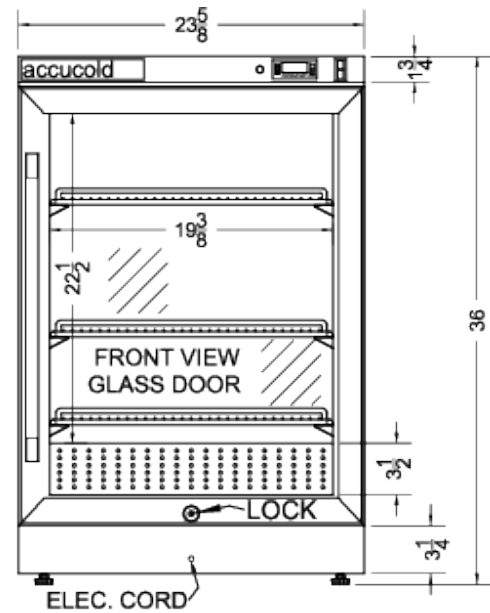

No internal fans or moving parts ensure silent, safe, and efficient operation

Stainless steel interior for durable use and easy cleaning

Product Features:

90 to 140°F temperature range	Designed and set to keep blankets warm in hospitals, medical and physical therapy offices, spas, and other facilities
Passive heating	Fixed heaters located at the bottom of the cabinet with no fans or moving parts to minimize lint buildup for safer, more efficient use
Digital thermostat	Electronic controls are conveniently located externally for easy temperature adjustment
Electronic readout	Large LED temperature display ensures your staff can easily monitor the interior temperature
Silent operation	No moving parts to ensure a quiet performance
Double pane tempered glass door	Heat-safe glass door offers a full view of stored contents, with a stainless steel door trim to highlight the interior
Professional handle	Stainless steel handle completes the professional look
Stainless steel interior	Interior walls are constructed from stainless steel to ensure lasting durability and easy cleaning
Cantilevered shelving system	Three easily adjustable chrome shelves to accommodate virtually any size

PTHC65G Specifications:

Overview	
Nominal Width	24.0" (61 cm)
Nominal Depth	24.0" (61 cm)
Nominal Height	36.0" (91 cm)
Height of Cabinet	36.0" (91 cm)
Width	23.63" (60 cm)
Depth	23.5" (60 cm)
Depth with Handle	25.38" (64 cm)
Depth with door at 90°	46.0" (117 cm)
Capacity	4.57 cu.ft. (129 L)
Door	Glass
Cabinet	Stainless Steel
US Electrical Safety	ETL
Canadian Electrical Safety	ETL-C
Amps	5.5
Voltage/Frequency	115 V AC/60 Hz
Weight	140.0 lbs. (64 kg)
Parts & Labor Warranty	1 Year
UPC	761101066110
Warming Cabinet	
Door Swing	RHD
Reversible	Factory Reversible
Adjustable Shelves	Yes
Shelf Type	Chrome
Shelf Qty	3
Thermostat Type	Digital
Interior Height	22.5" (57 cm)
Interior Width	19.38" (49 cm)
Interior Depth	17.38" (44 cm)
Level Legs	4
Dolly	Optional
Temperature Range	90 to 140°F