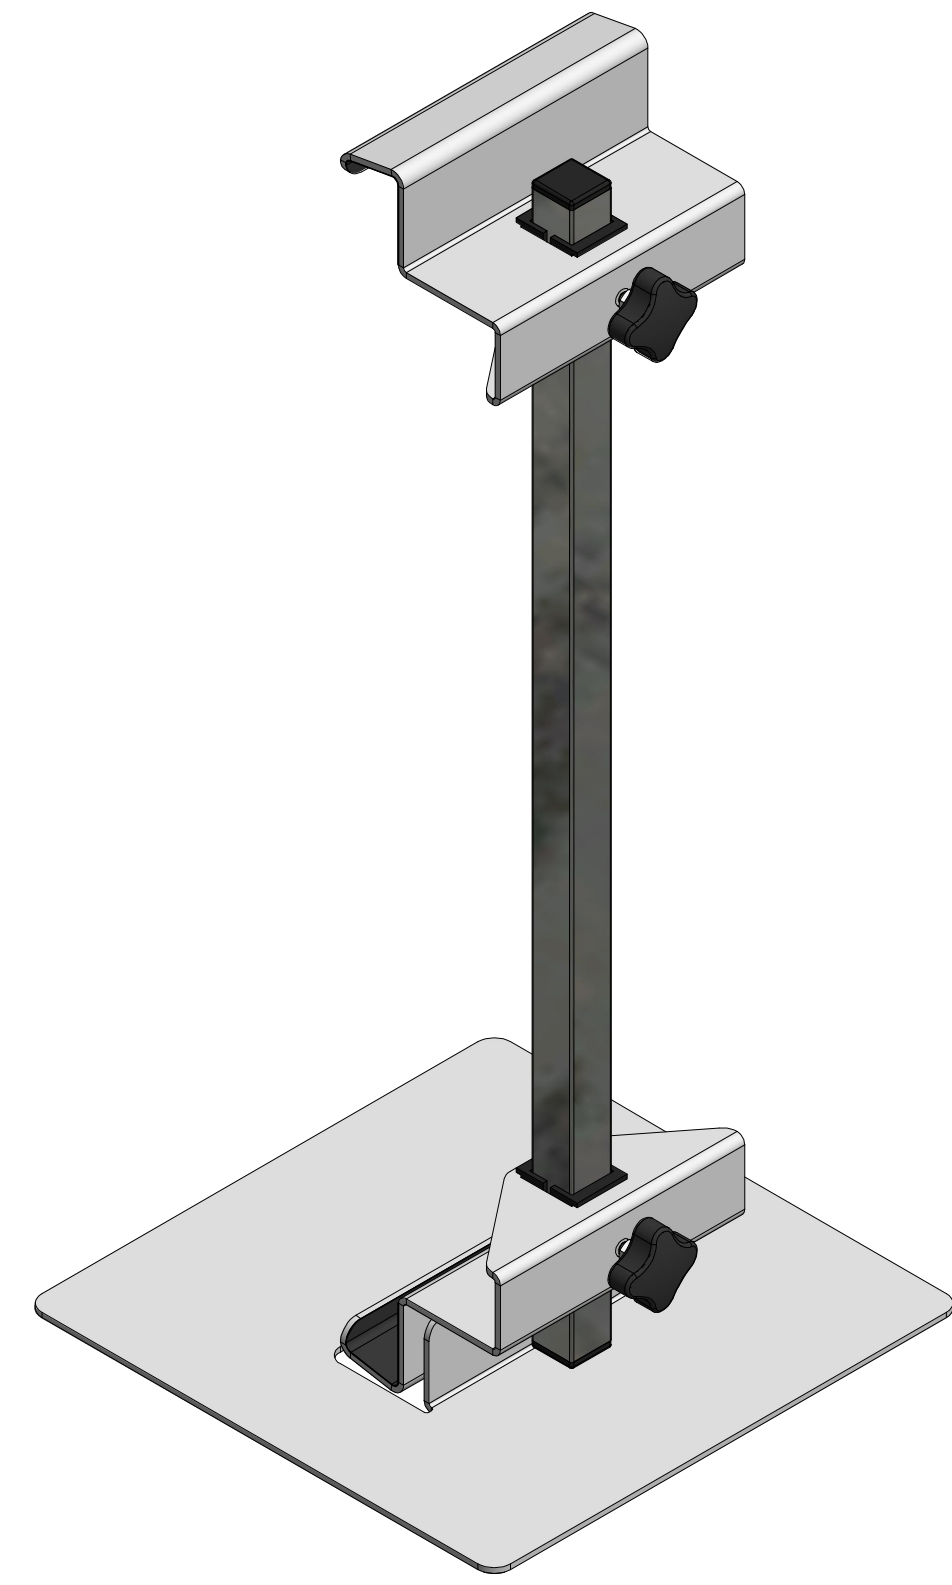

6.00 in  
[152.4 mm]

11.50 in [292.1 mm]

25.50 in  
[647.6 mm]  
MAX REF.

24.39 in  
[619.5 mm]  
MAX REF.

.30 in  
[8 mm]  
MIN REF.

11.10 in [281.9 mm]

RUBBER PADS

VERTICAL  
ADJUSTMENT  
KNOB (2)

**P/N: A.TTP**  
**Weight: 8 lbs [3.6 kg]**