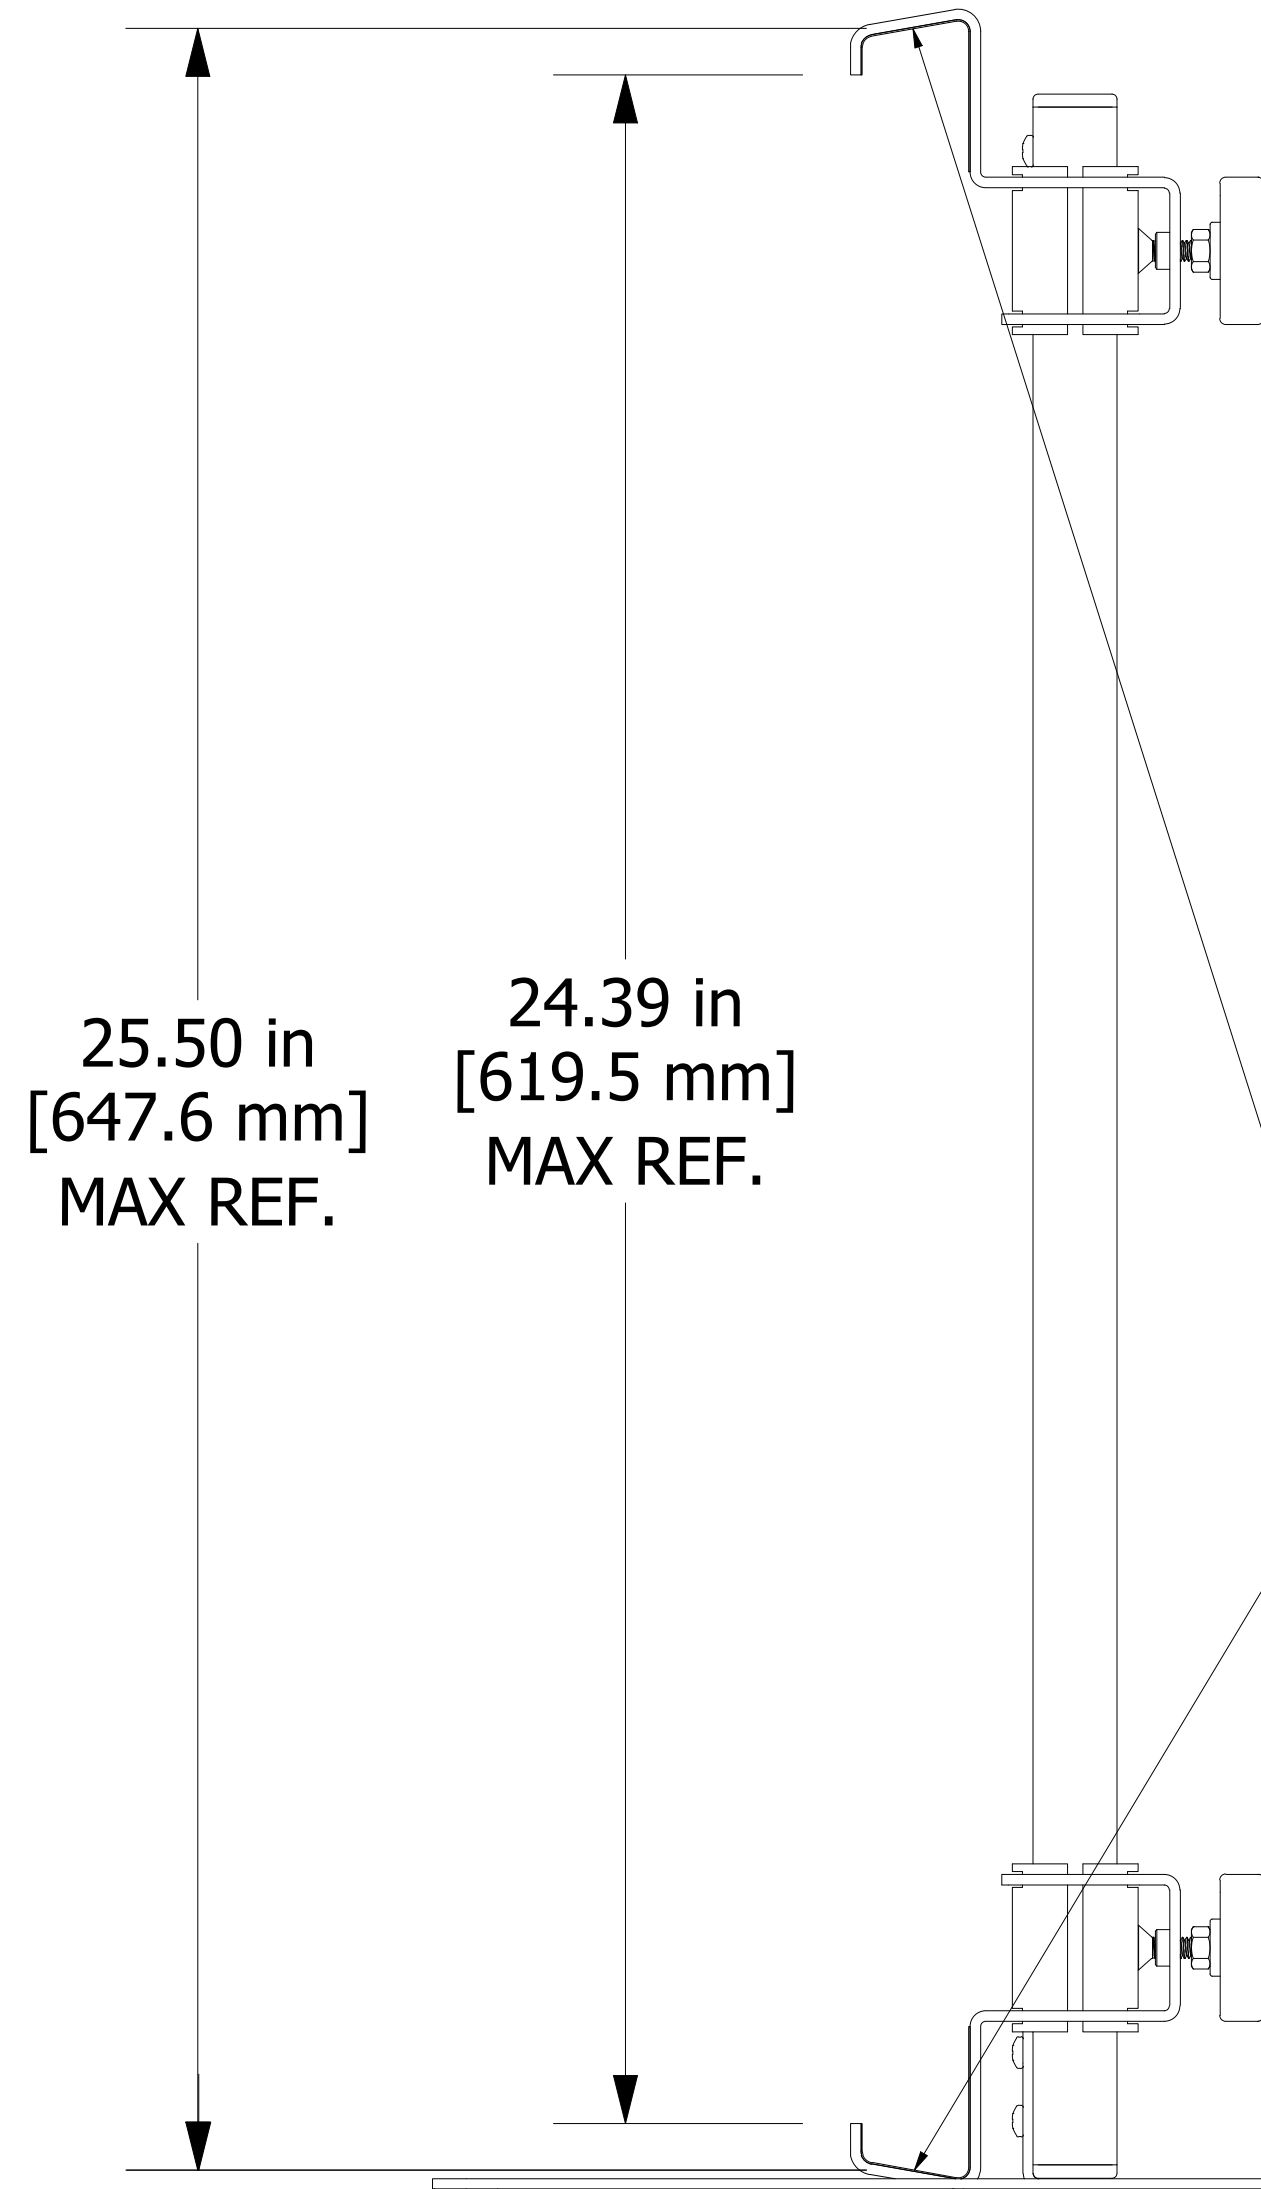

6.00 in  
[152.4 mm]

11.50 in [292.1 mm]

25.50 in  
[647.6 mm]  
MAX REF.

24.39 in  
[619.5 mm]  
MAX REF.

.30 in  
[8 mm]  
MIN REF.

11.10 in [281.9 mm]

RUBBER PADS

VERTICAL  
ADJUSTMENT  
KNOB (2)

**P/N: A.TTP**  
**Weight: 8 lbs [3.6 kg]**